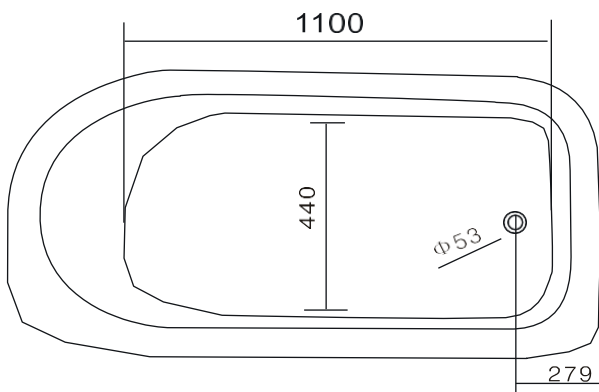

Cast Iron Lion Tub 1710mm

BATHTUB

Size: 1710mm L x 770mm W x 450mm D
Material: Enameled cast iron
Tub weight: 125kgs
Water capacity: 205ltr

CLAWFOOT

Ball & Claw feet
Adjustable bolts
Weight: 6kgs

DIMENSIONS