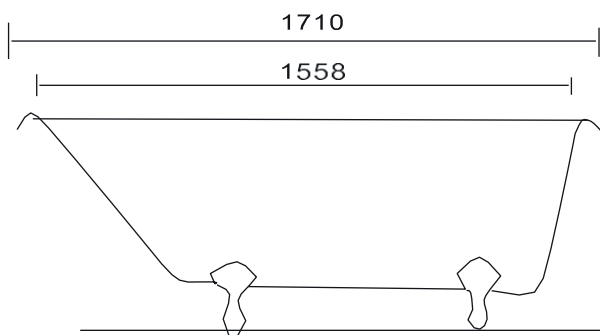

Cast Iron Lion Tub 1710mm

BATHTUB

Size: 1710mm L x 770mm W x 450mm D
Material: Enameled cast iron
Tub weight: 125kgs
Water capacity: 205ltr

CLAWFOOT

Ball & Claw feet
Adjustable bolts
Weight: 6kgs

DIMENSIONS