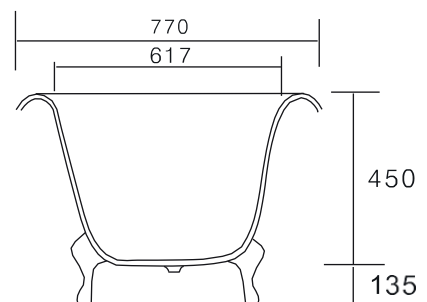

Cast Iron Lion Tub 1710mm

BATHTUB

Size: 1710mm L x 770mm W x 450mm D
Material: Enameled cast iron
Tub weight: 125kgs
Water capacity: 205ltr

CLAWFOOT

Ball & Claw feet
Adjustable bolts
Weight: 6kgs

DIMENSIONS