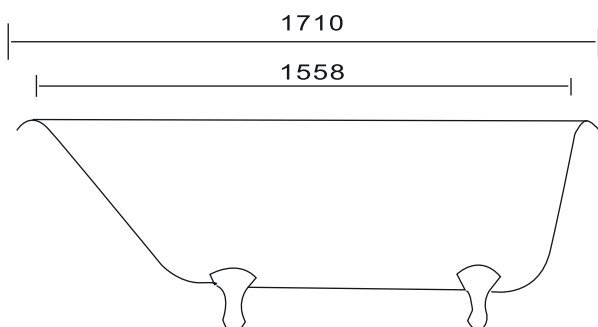

Cast Iron Lion Tub 1710mm

BATHTUB

Size: 1710mm L x 770mm W x 450mm D
 Material: Enameled cast iron
 Tub weight: 125kgs
 Water capacity: 205ltr

CLAWFOOT

Lion & Ball feet
 Adjustable bolts
 Weight: 6kgs

DIMENSIONS