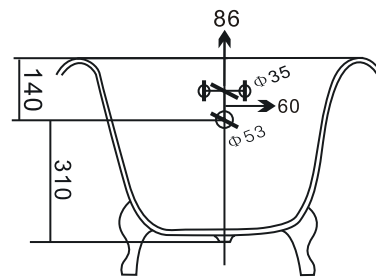

Cast Iron Lion Tub 1710mm

BATHTUB

Size: 1710mm L x 770mm W x 450mm D
Material: Enameled cast iron
Tub weight: 125kgs
Water capacity: 205ltr

CLAWFOOT

Lion & Ball feet
Adjustable bolts
Weight: 6kgs

DIMENSIONS

Feet Finishes Available

Chrome / White Paint / Black Paint
Brass / Polished Nickel / Brushed Nickel

Wall Drill