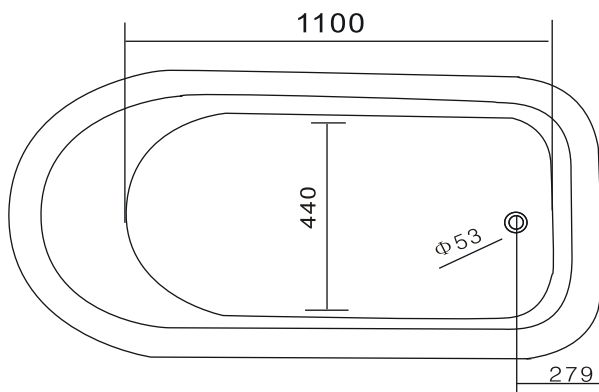

Cast Iron Lion Tub 1710mm

BATHTUB

Size: 1710mm L x 770mm W x 450mm D
 Material: Enameled cast iron
 Tub weight: 125kgs
 Water capacity: 205ltr

CLAWFOOT

Lion & Ball feet
 Adjustable bolts
 Weight: 6kgs

DIMENSIONS