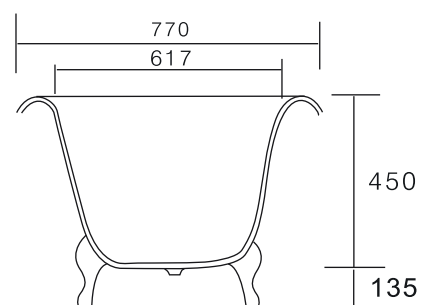

Feet Finishes Available

Chrome / White Paint / Black Paint
Brass / Polished Nickel / Brushed Nickel