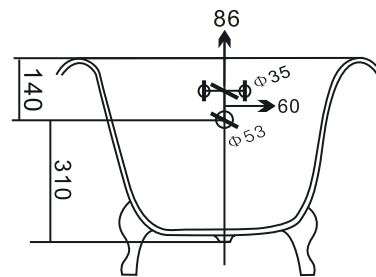

Cast Iron Lion Tub 1530mm

BATHTUB

Size: 1530mm L x 770mm W x 450mm D
 Material: Enameled cast iron
 Tub weight: 106kgs
 Water capacity: 156ltr

CLAWFOOT

Lion & Ball feet
 Adjustable bolts
 Weight: 6kgs

DIMENSIONS