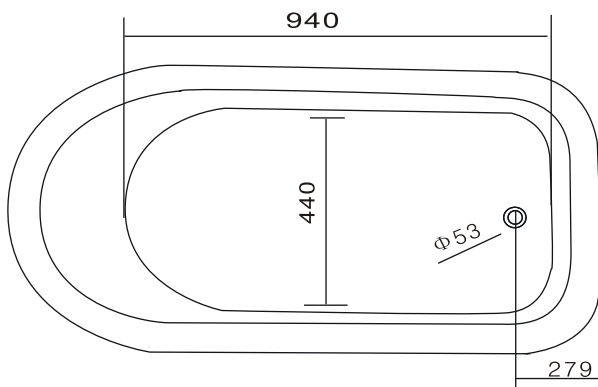

Cast Iron Lion Tub 1530mm

BATHTUB

Size: 1530mm L x 770mm W x 450mm D
 Material: Enameled cast iron
 Tub weight: 106kgs
 Water capacity: 156ltr

CLAWFOOT

Lion & Ball feet
 Adjustable bolts
 Weight: 6kgs

DIMENSIONS