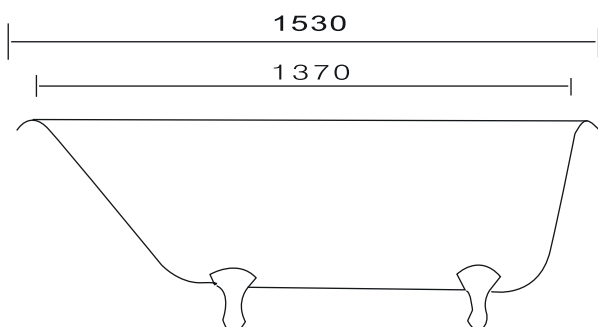

Feet Finishes Available

Chrome / White Paint / Black Paint
Brass / Polished Nickel / Brushed Nickel